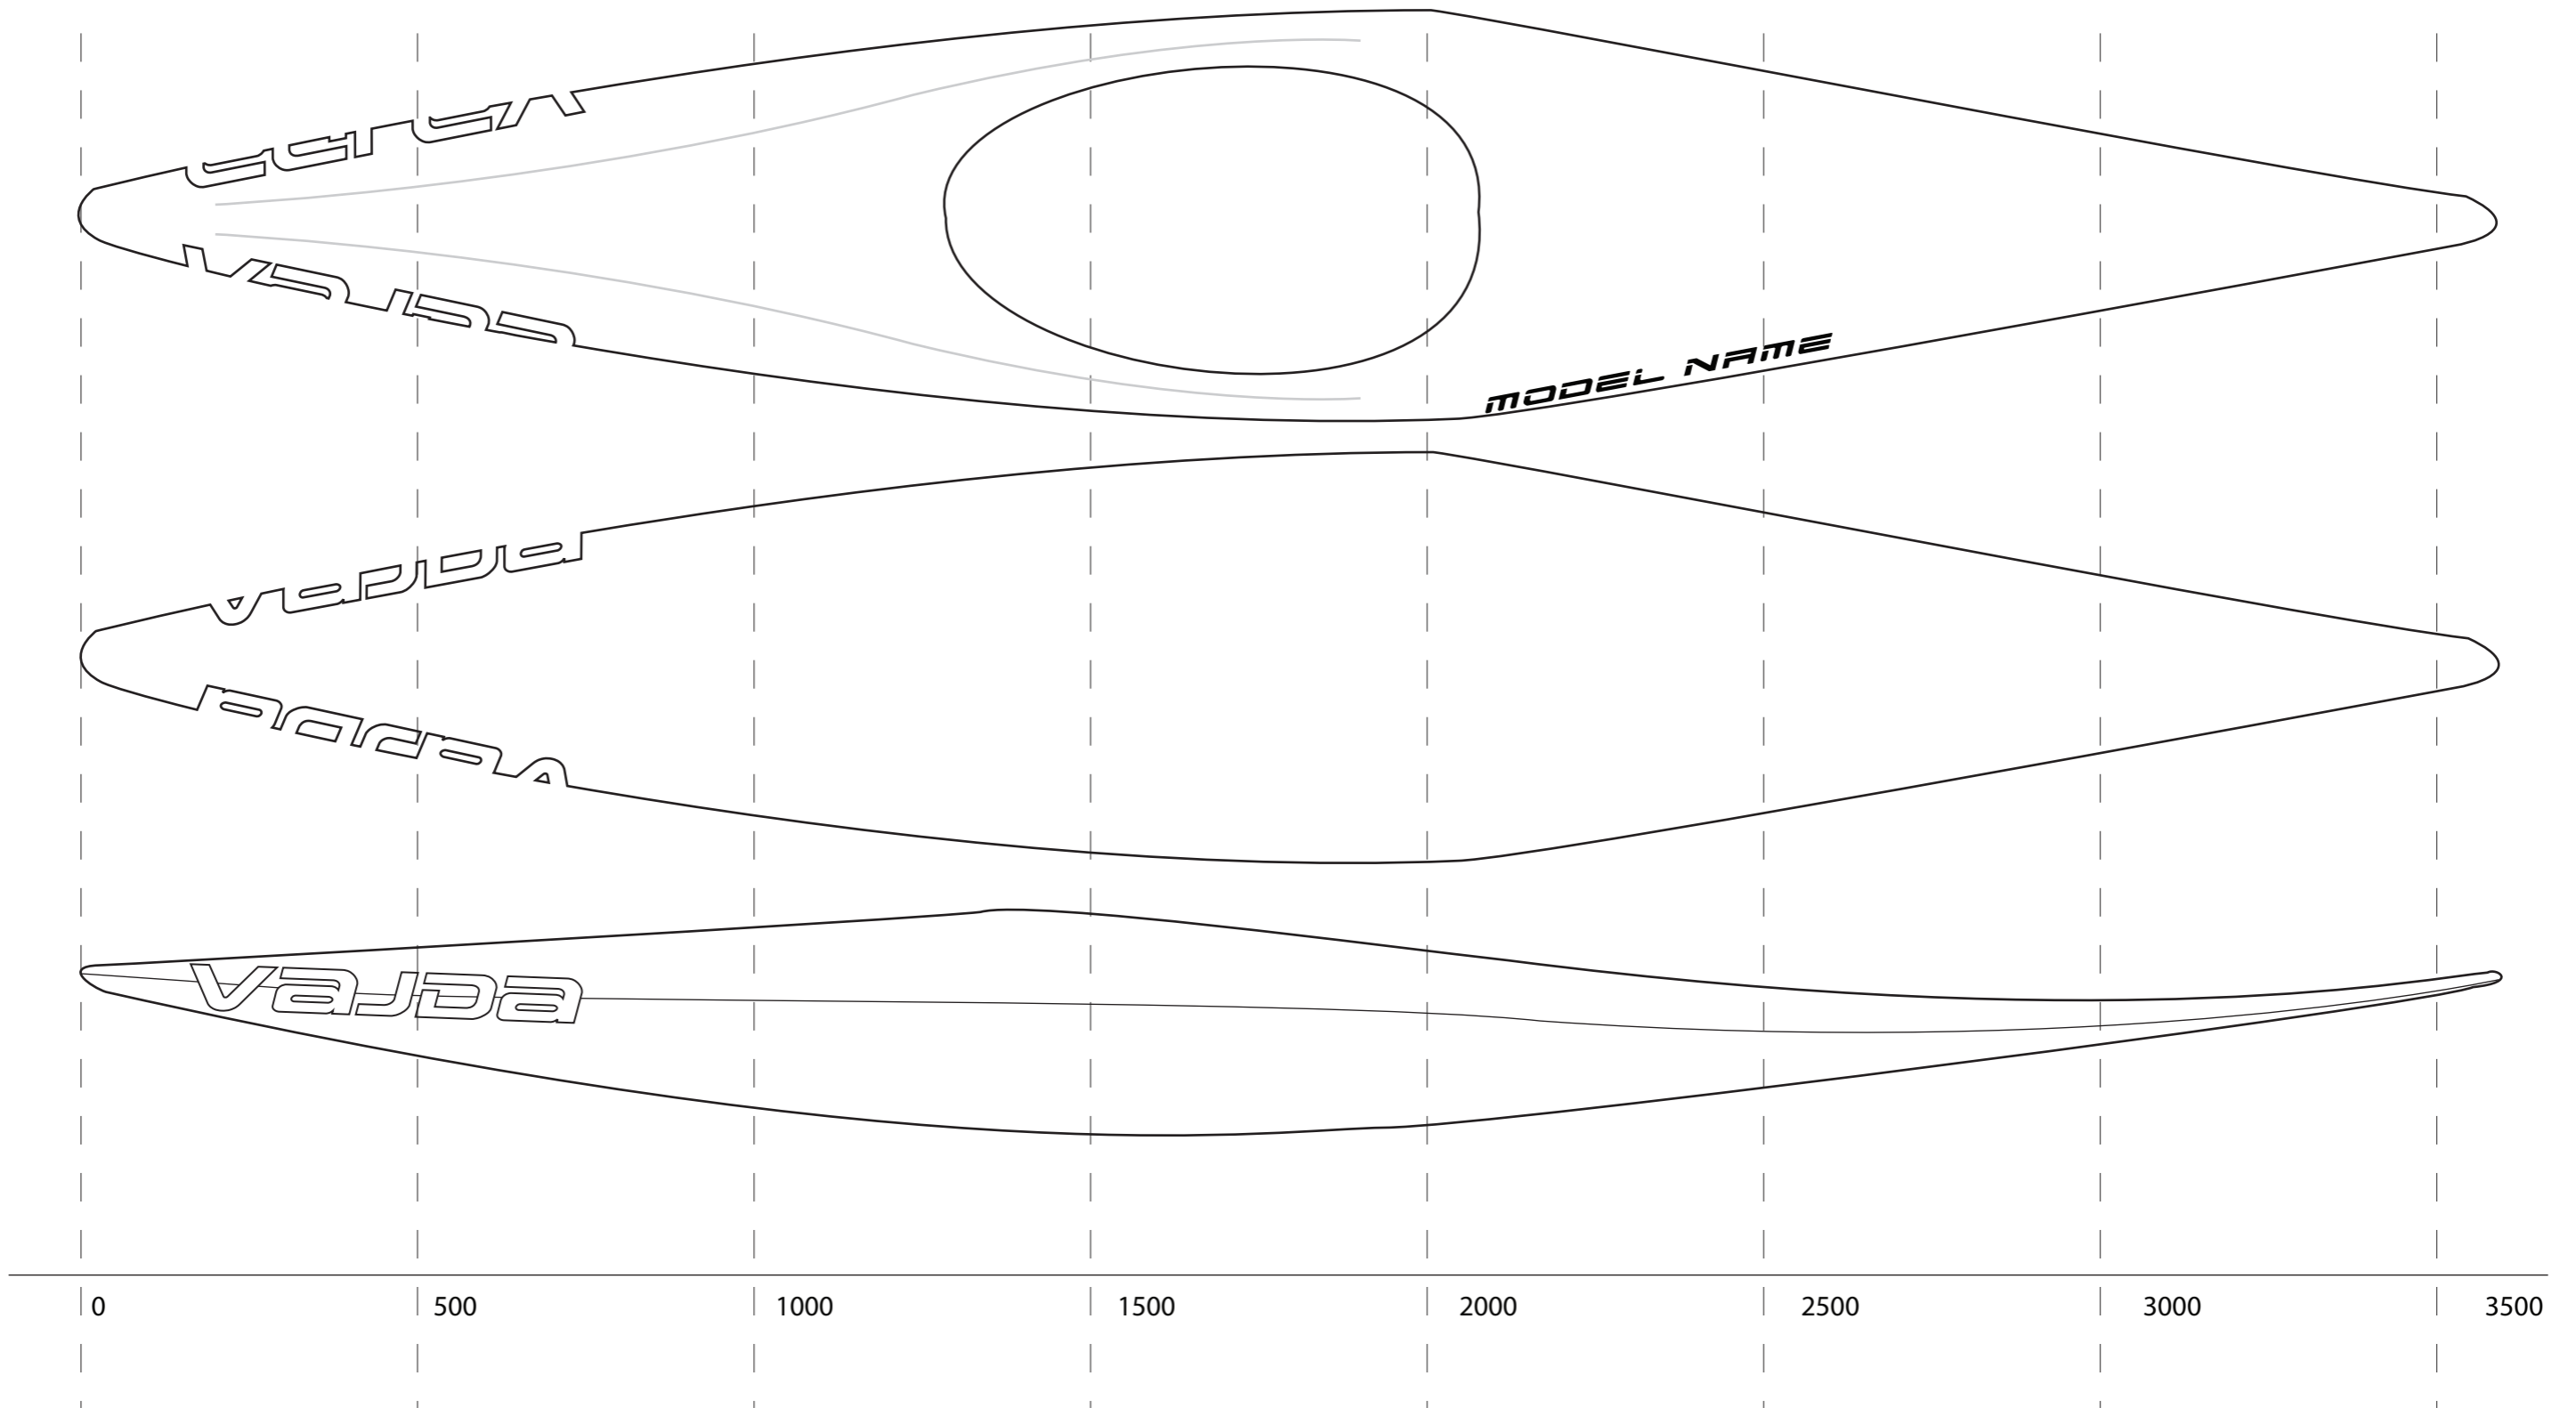

# VAJDA

CANOEES & KAYAKS

K1 Slalom models