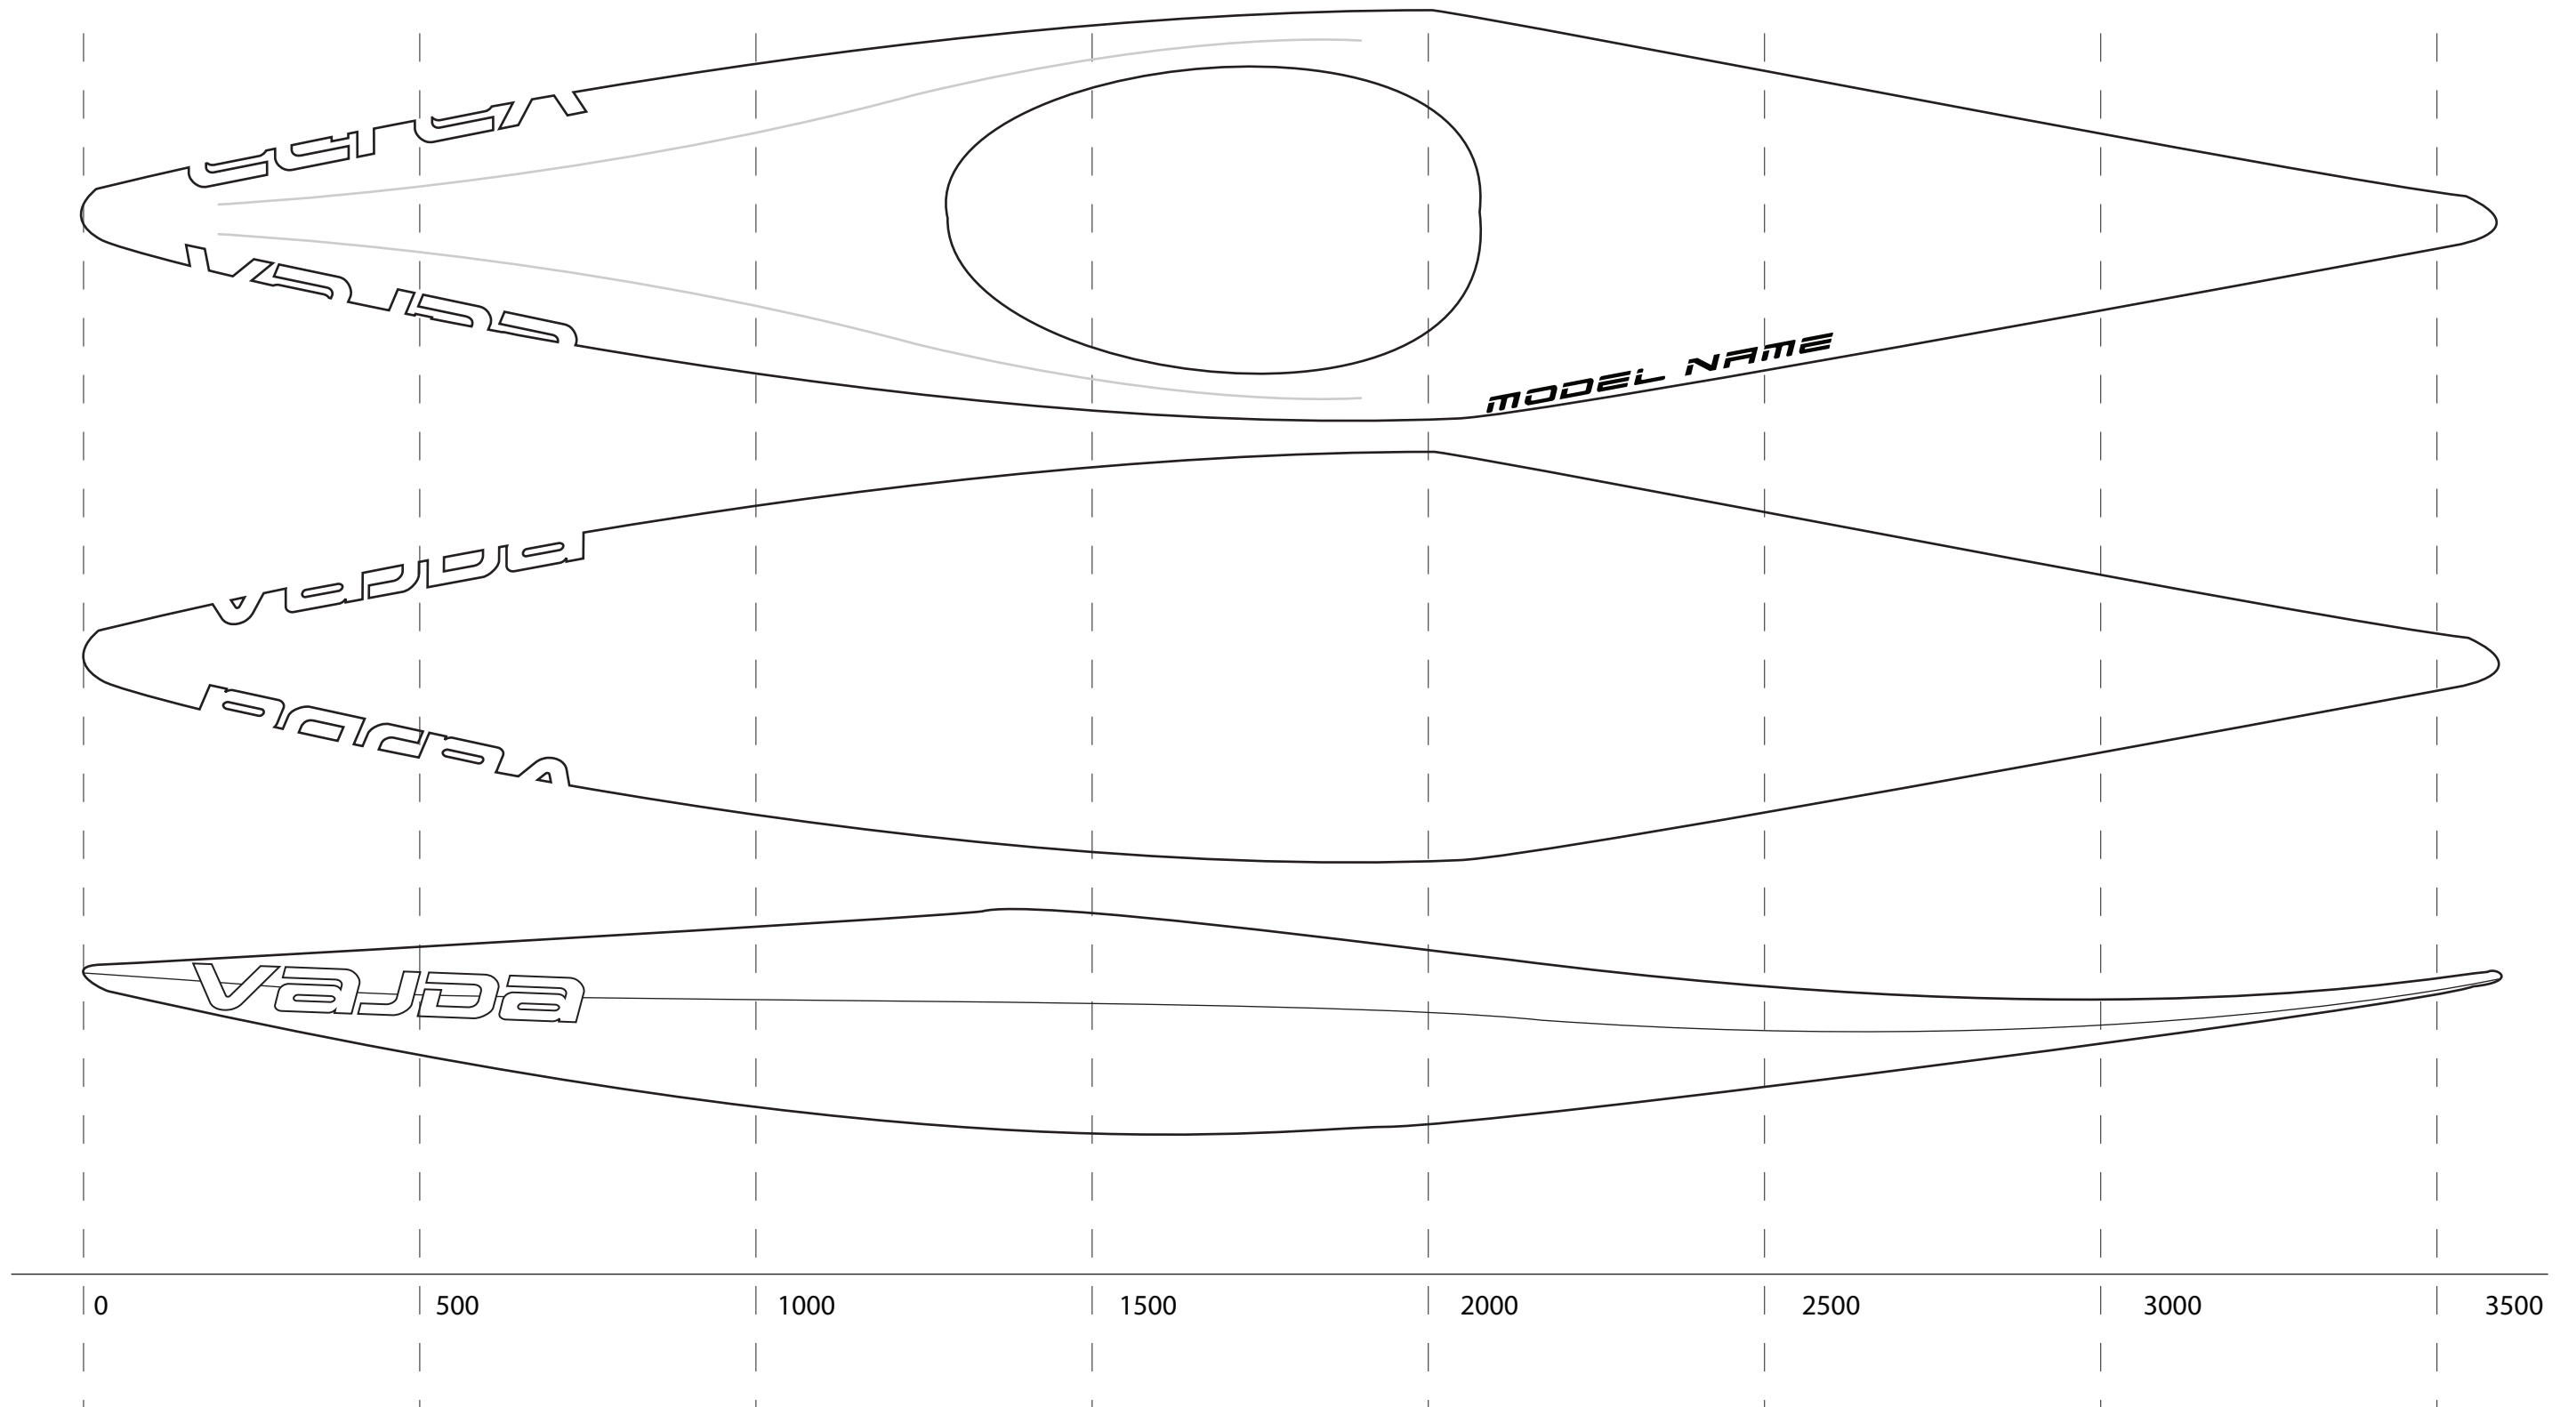

Vajda

Canoes & Kayaks

K1 Slalom models